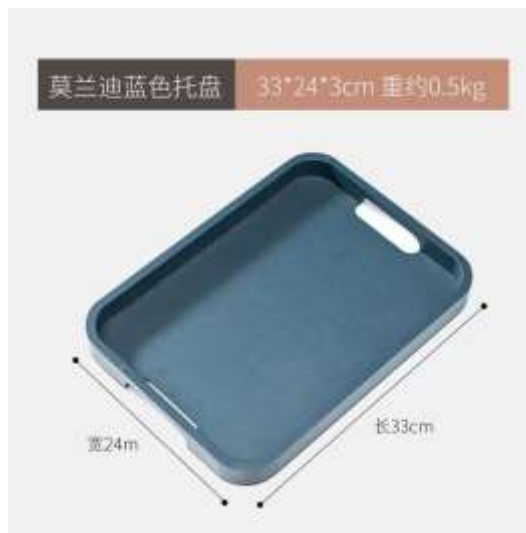

YBH-11

Pot

Cup

Pot: 1100ml

Pot: 1800ml

Cup: 380ml

Specification: amber,
Smoke Gray

Tray: Blue Tray

Cup holder: Gold cup
holder