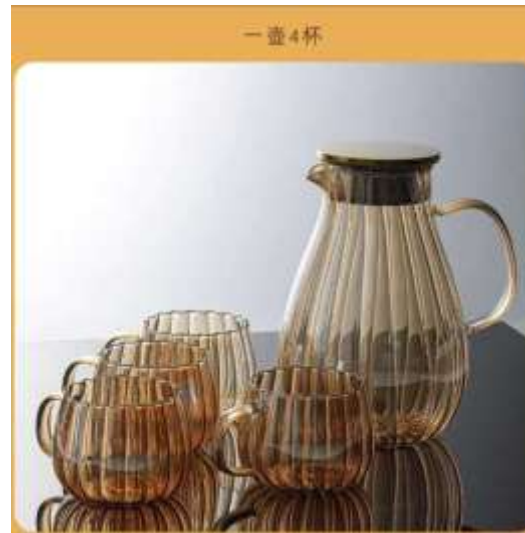

Pot

Cup

Pot: 1800ml

Cup: 400ml

Specification: Colorful
, amber, Colorful

Cup holder: Single
Autumn Leaf Shelf

Cup holder: Double
Autumn Leaf Rack

YBH-22